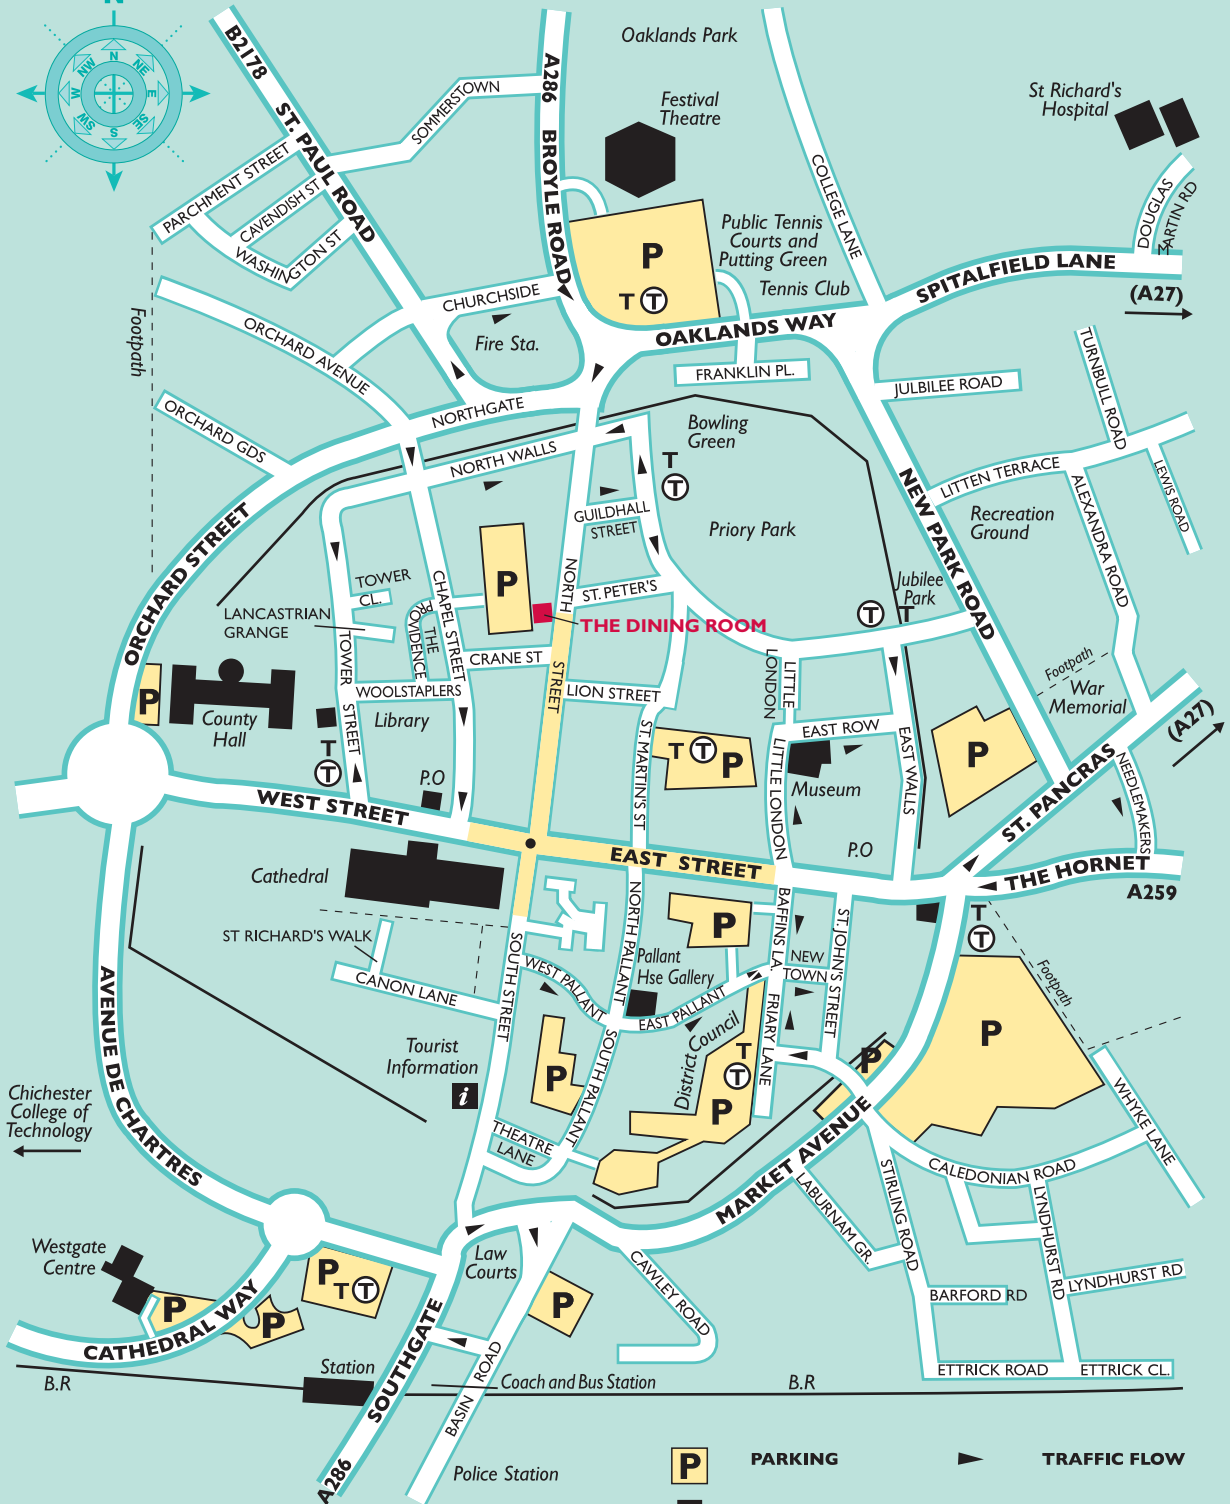

# CHICHESTER

## town centre

Chichester College of Technology

B.R.

B.R.

- P** PARKING
- T** TOILETS
- T** (in circle) DISABLED TOILETS
- ▶** TRAFFIC FLOW
- CITY WALLS

This map is not drawn to scale.  
The British Publishing Company Ltd. Gloucester 03.01 LG © (398896)